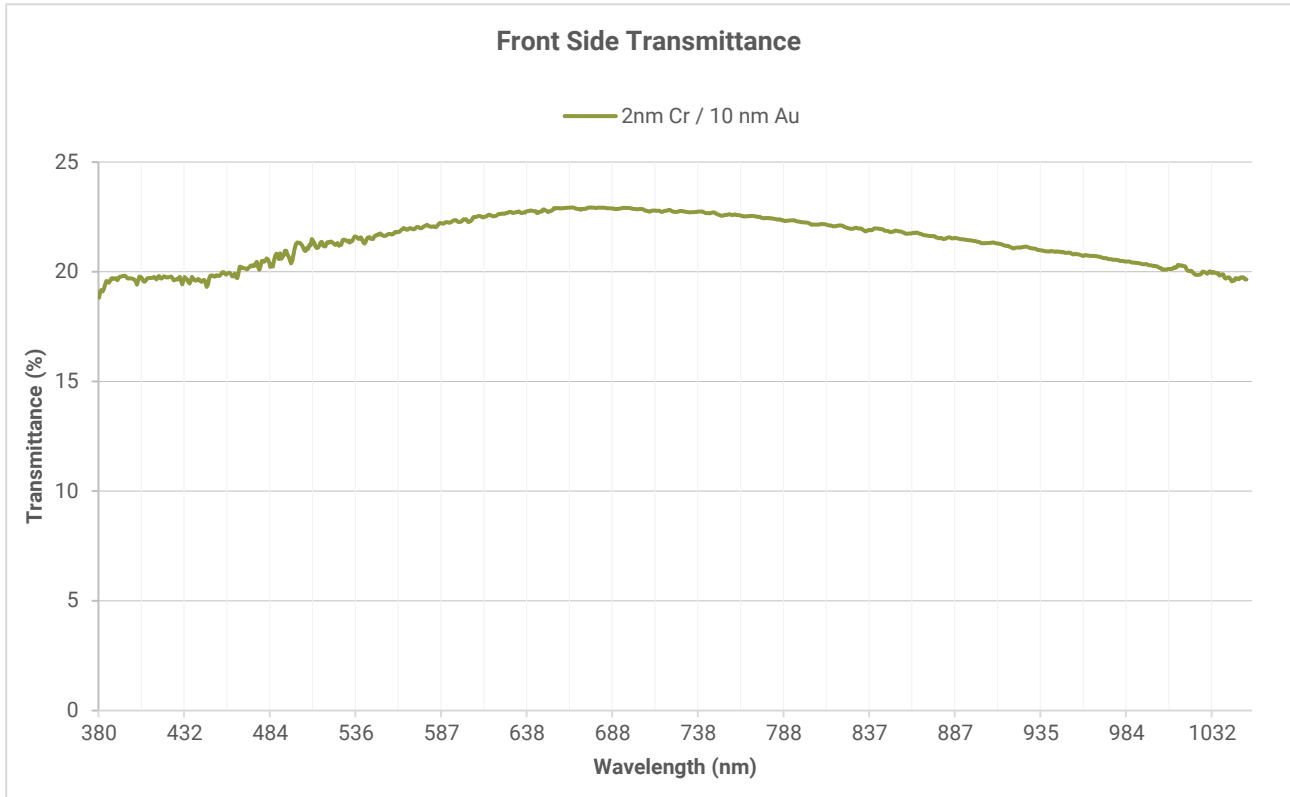

## Reflectance on Coated Borosilicate Glass | Normal AOI

## Transmittance on Coated Borosilicate Glass | Normal AOI