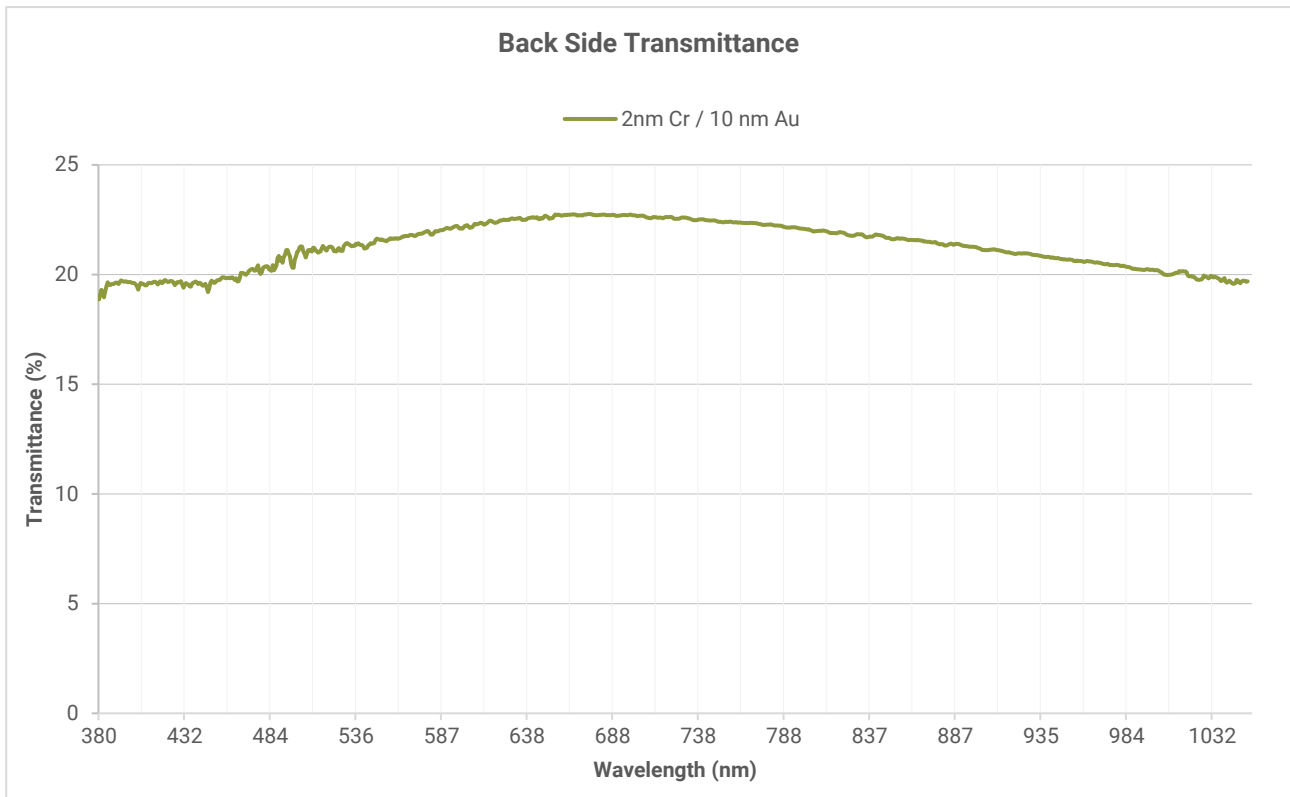

## Reflectance on Coated Borosilicate Glass | Normal AOI

## Transmittance on Coated Borosilicate Glass | Normal AOI