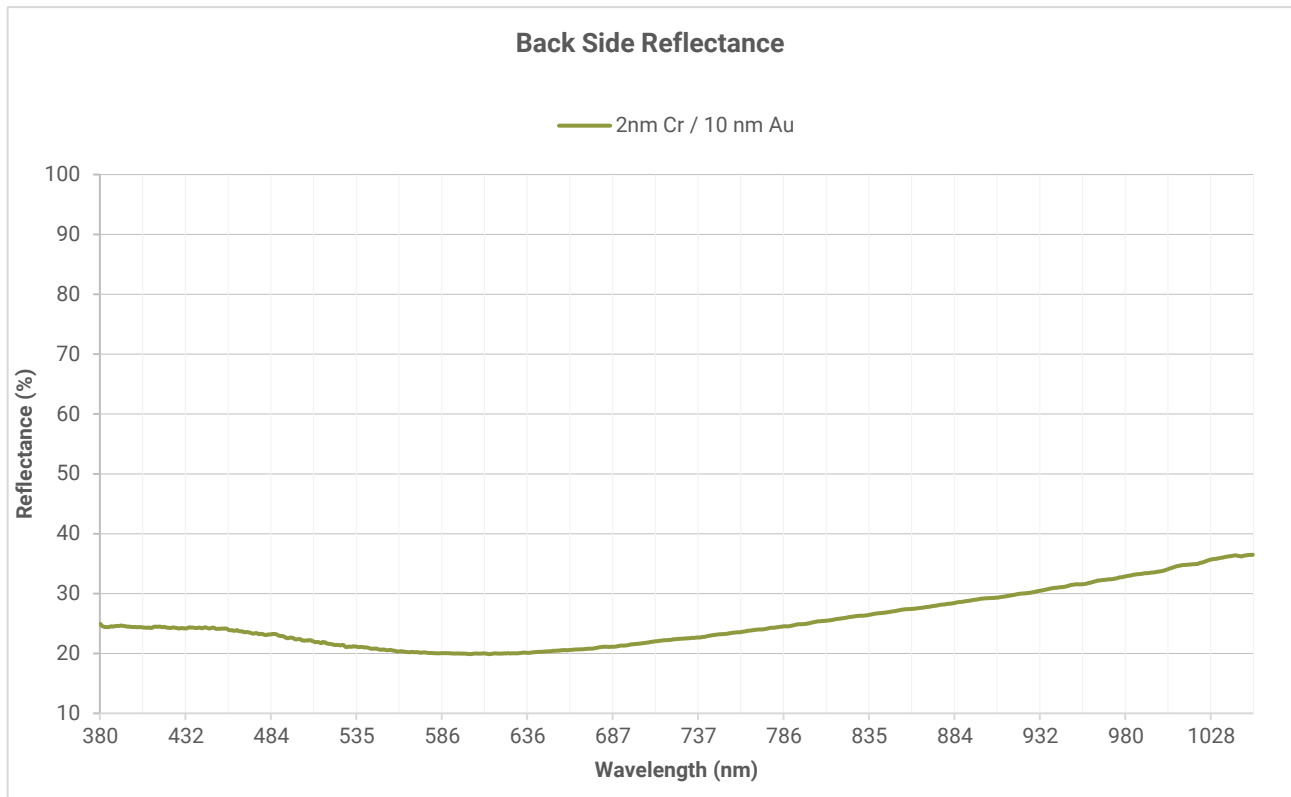

## Reflectance on Coated Borosilicate Glass | Normal AOI

## Transmittance on Coated Borosilicate Glass | Normal AOI