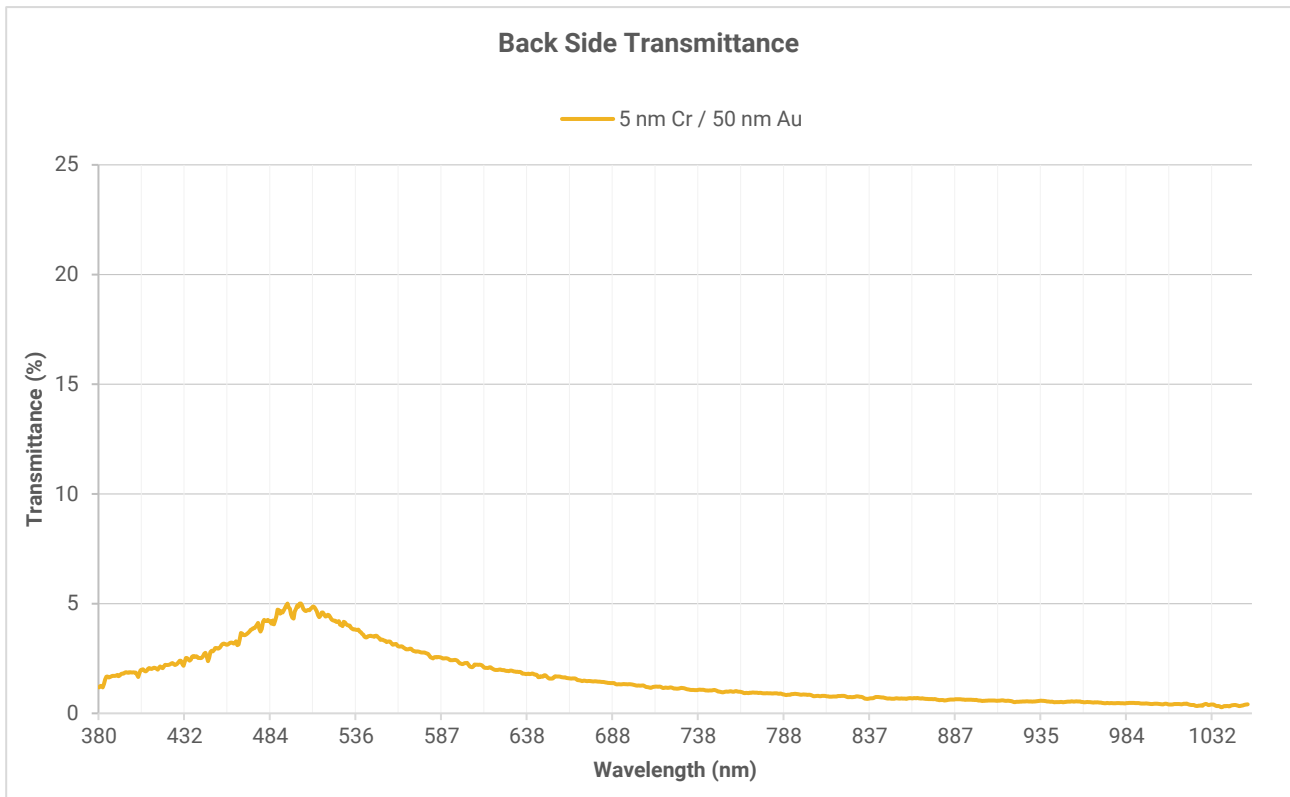

Reflectance on Coated Borosilicate Glass | Normal AOI

Transmittance on Coated Borosilicate Glass | Normal AOI

Absorptance on Coated Borosilicate Glass | Normal AOI