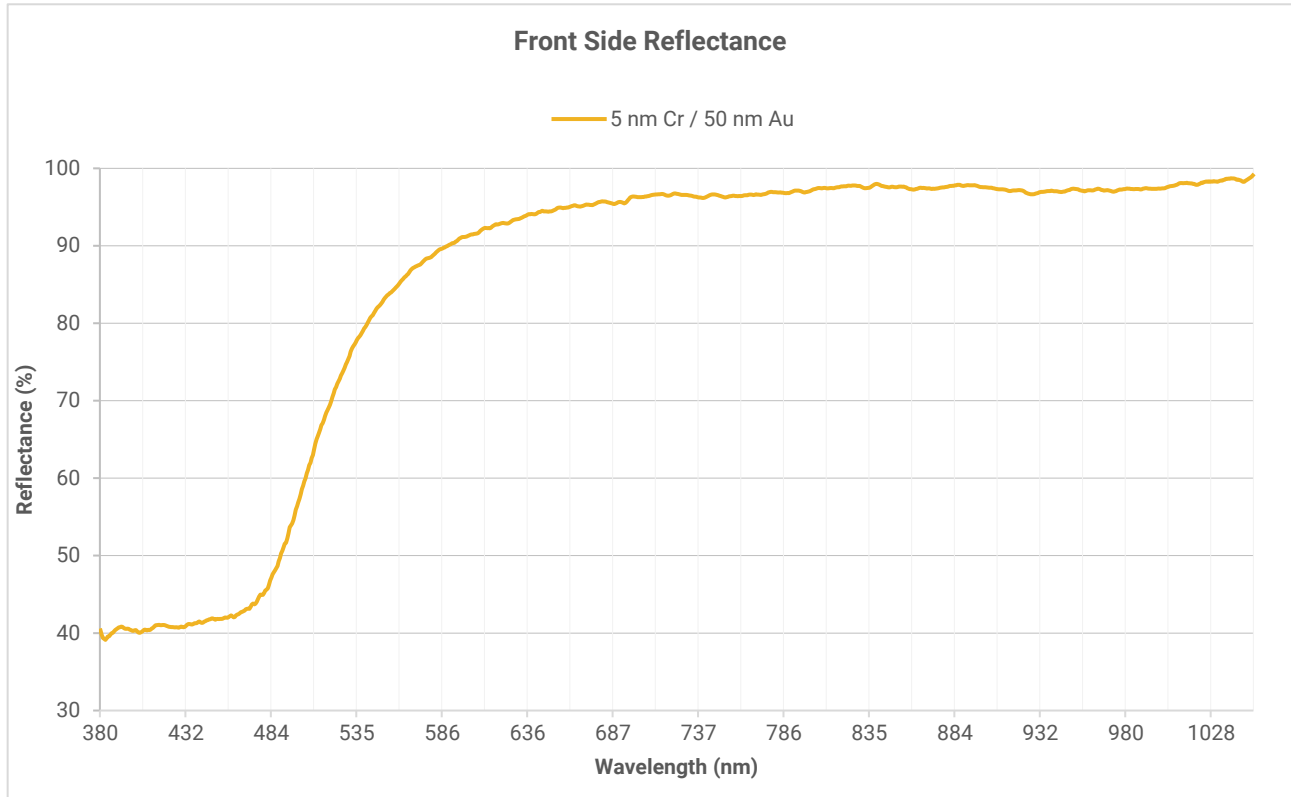

Reflectance on Coated Borosilicate Glass | Normal AOI

Transmittance on Coated Borosilicate Glass | Normal AOI

Absorptance on Coated Borosilicate Glass | Normal AOI