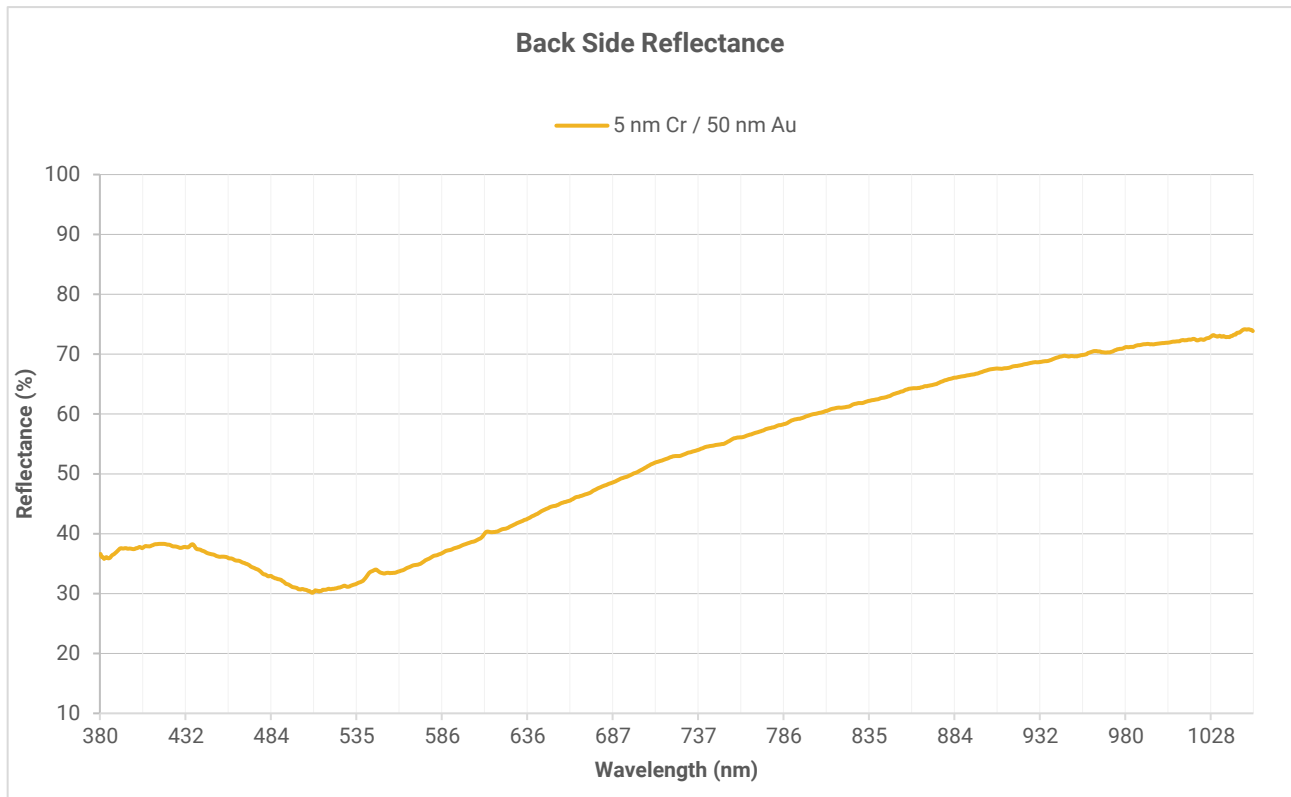

Reflectance on Coated Borosilicate Glass | Normal AOI

Transmittance on Coated Borosilicate Glass | Normal AOI

Absorptance on Coated Borosilicate Glass | Normal AOI