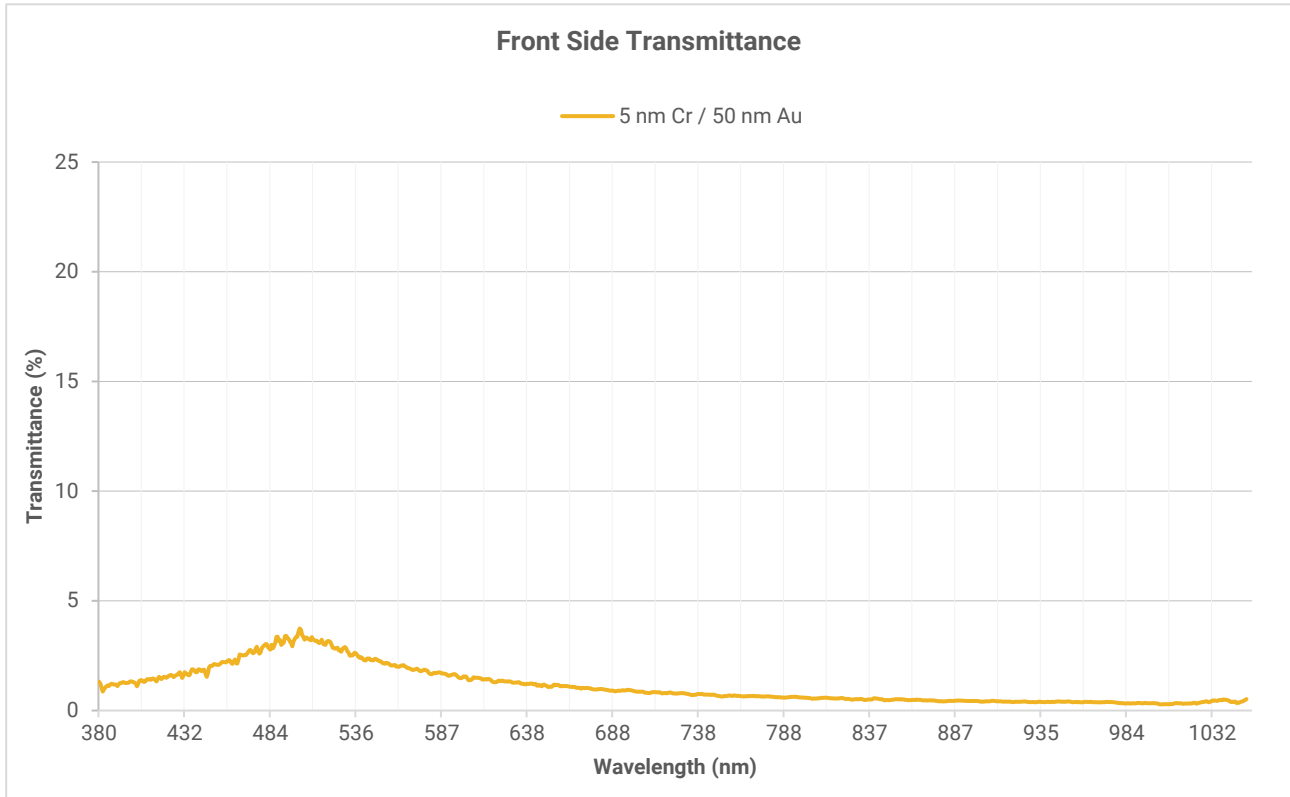

Reflectance on Coated Borosilicate Glass | Normal AOI

Transmittance on Coated Borosilicate Glass | Normal AOI

Absorptance on Coated Borosilicate Glass | Normal AOI