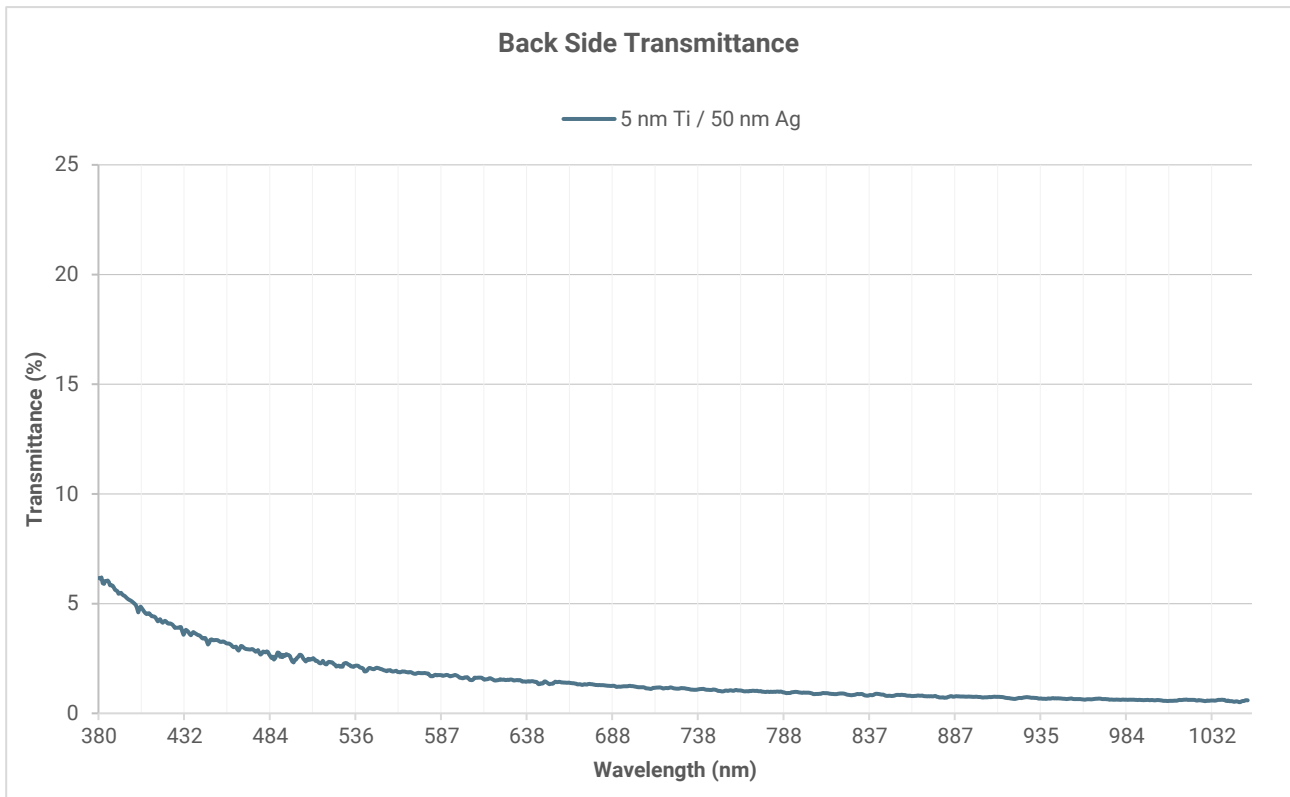

## Reflectance on Coated Borosilicate Glass | Normal AOI

## Transmittance on Coated Borosilicate Glass | Normal AOI