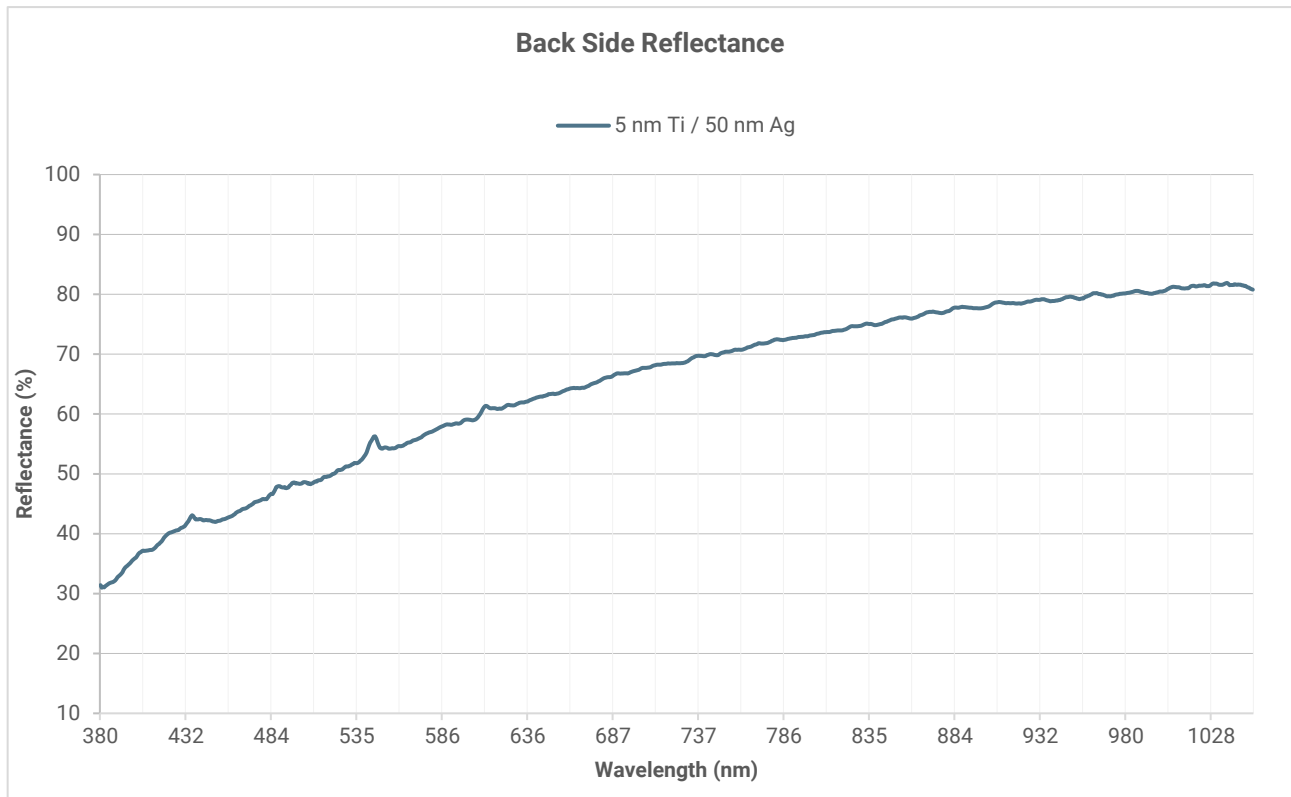

## Reflectance on Coated Borosilicate Glass | Normal AOI

## Transmittance on Coated Borosilicate Glass | Normal AOI