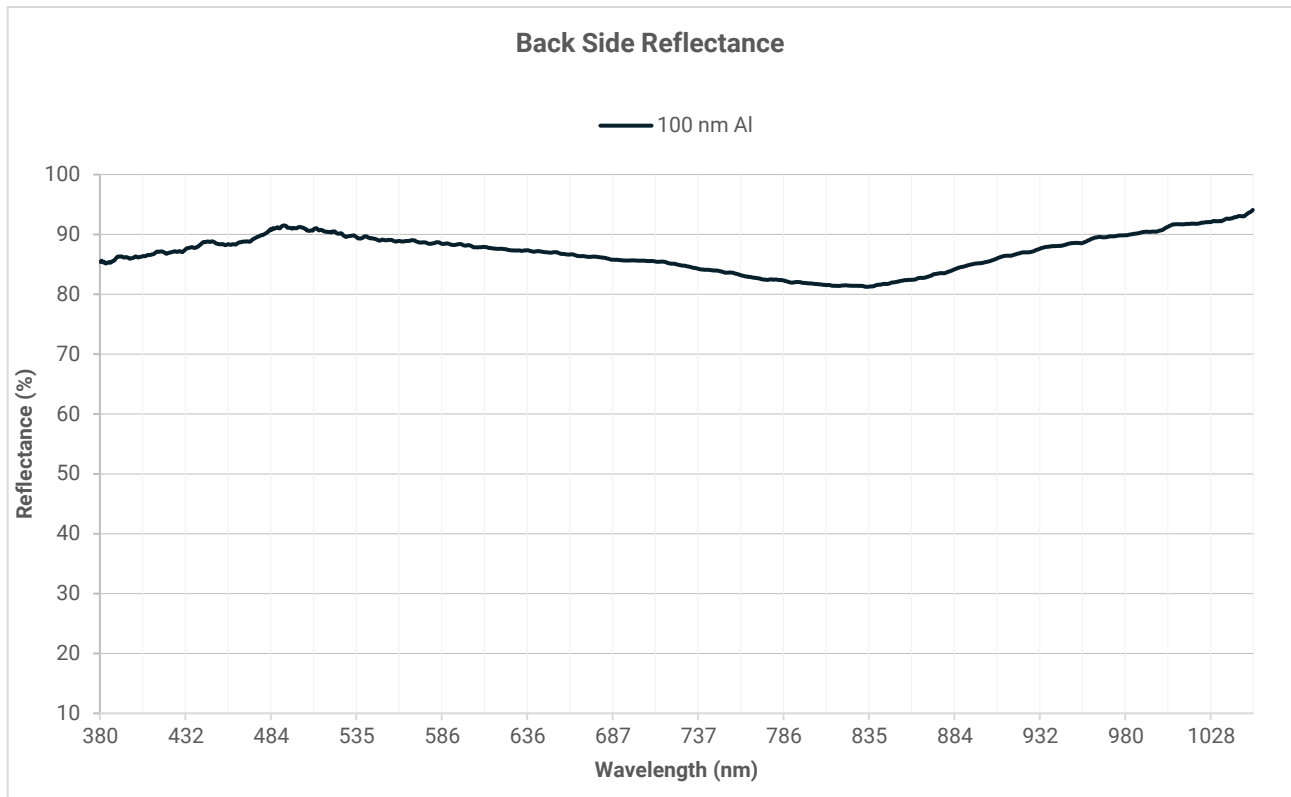

Reflectance on Coated Borosilicate Glass | Normal AOI

Transmittance on Coated Borosilicate Glass | Normal AOI

Absorptance on Coated Borosilicate Glass | Normal AOI