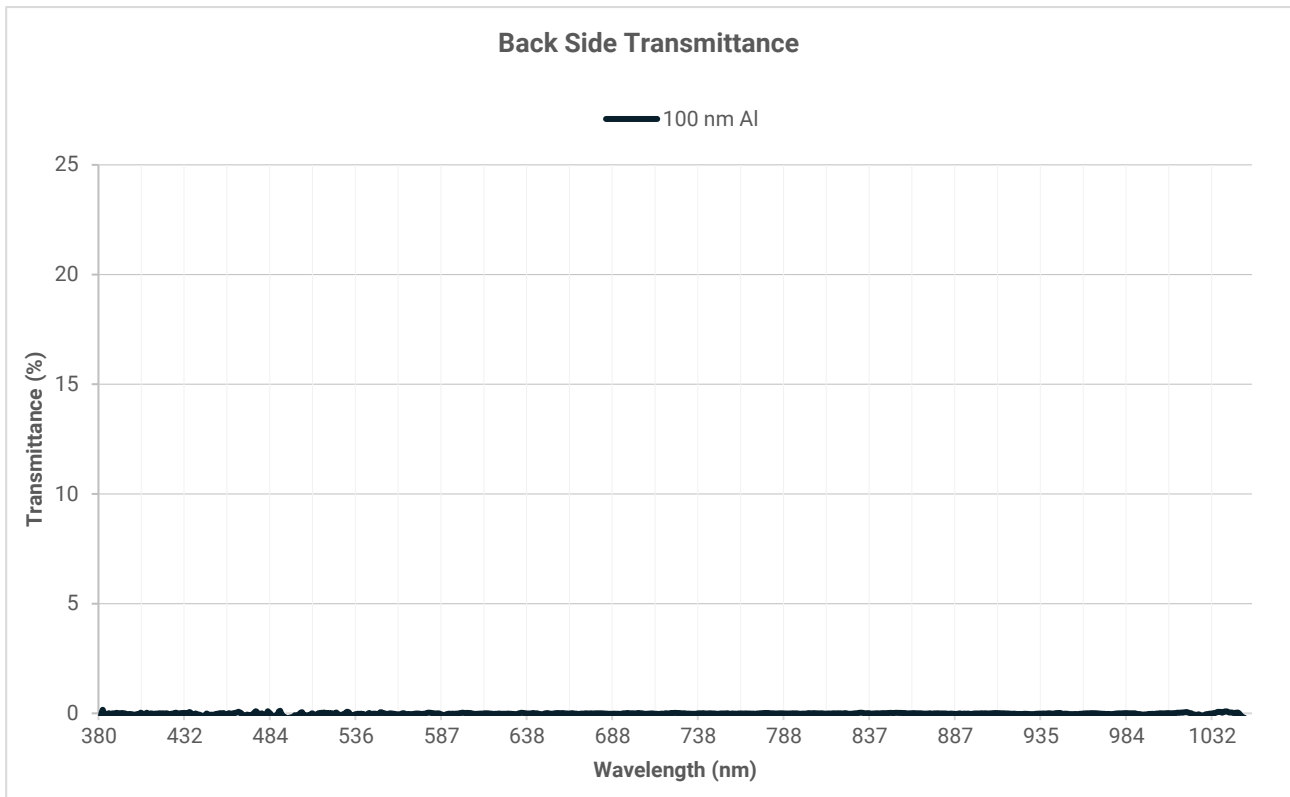

Reflectance on Coated Borosilicate Glass | Normal AOI

Transmittance on Coated Borosilicate Glass | Normal AOI

Absorptance on Coated Borosilicate Glass | Normal AOI