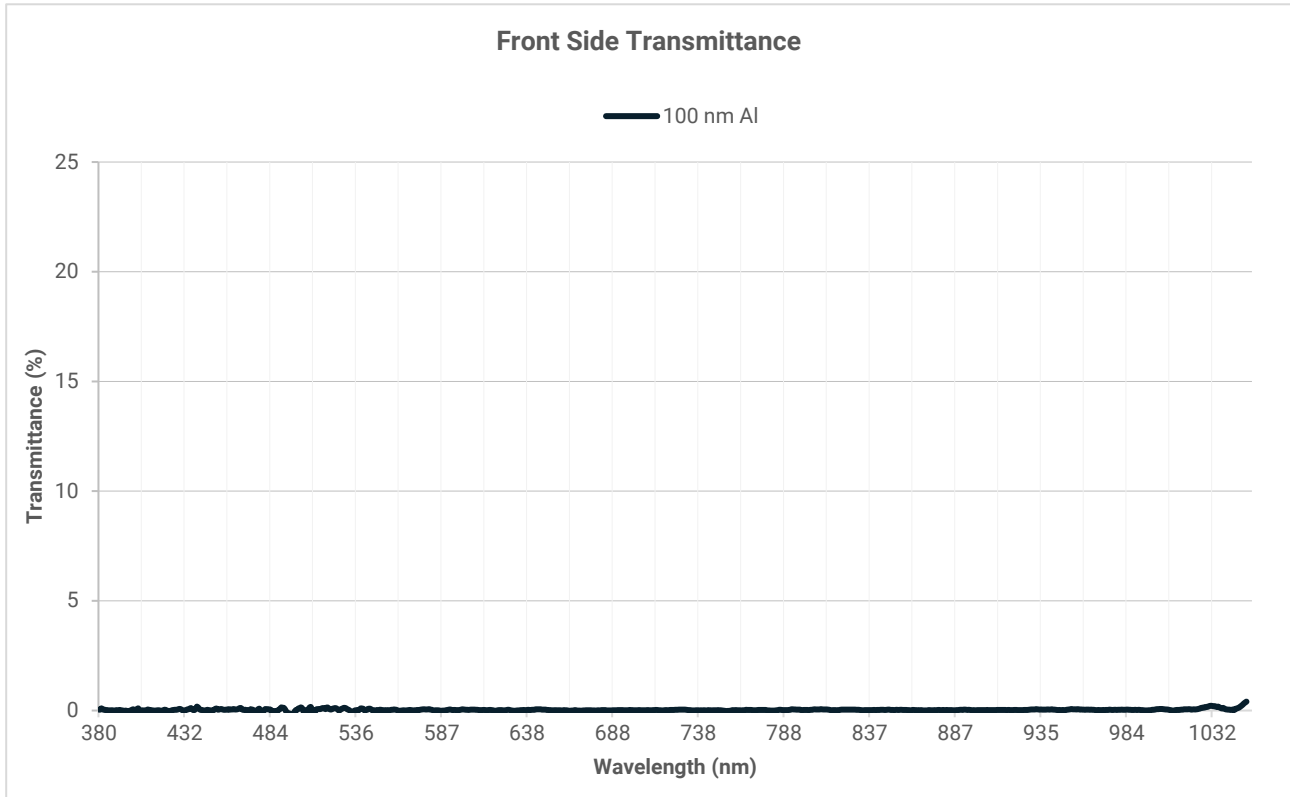

Reflectance on Coated Borosilicate Glass | Normal AOI

Transmittance on Coated Borosilicate Glass | Normal AOI

Absorptance on Coated Borosilicate Glass | Normal AOI