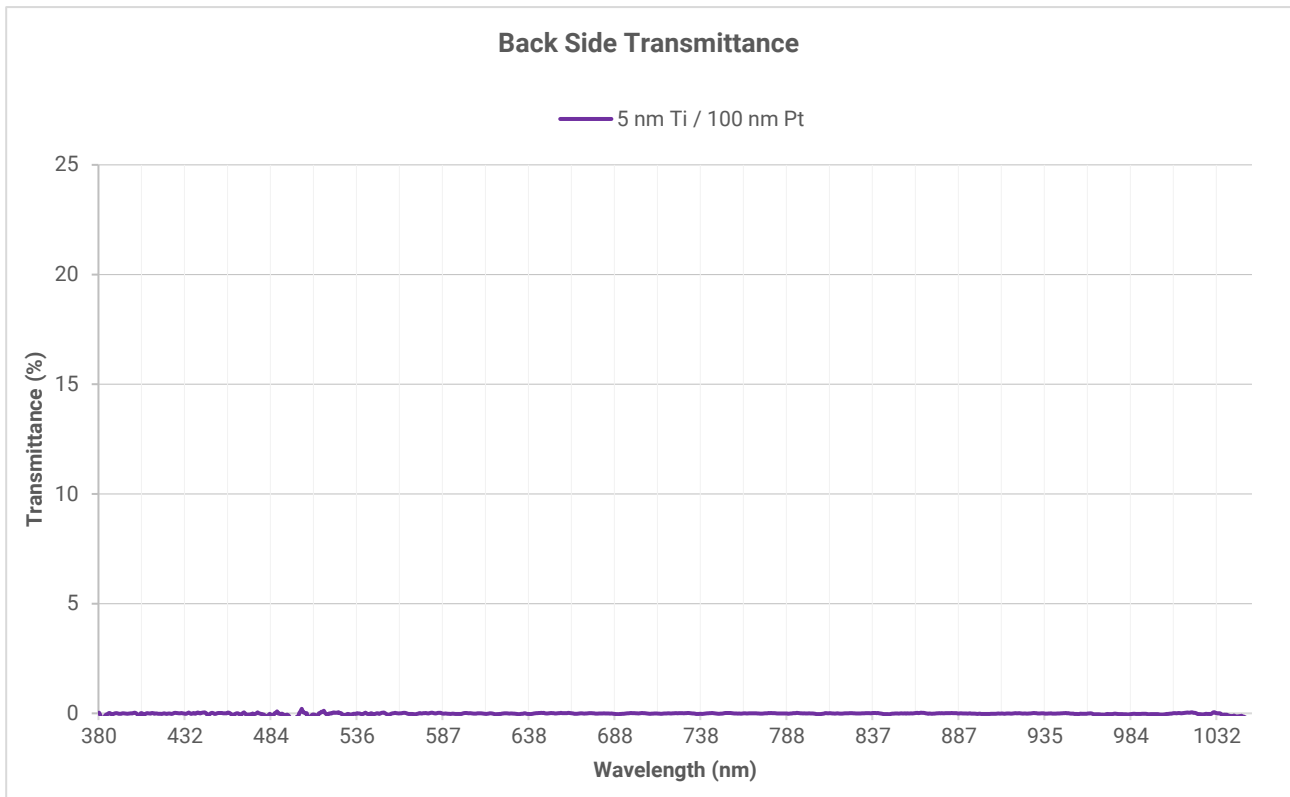

Reflectance on Coated Borosilicate Glass | Normal AOI

Transmittance on Coated Borosilicate Glass | Normal AOI

Absorptance on Coated Borosilicate Glass | Normal AOI