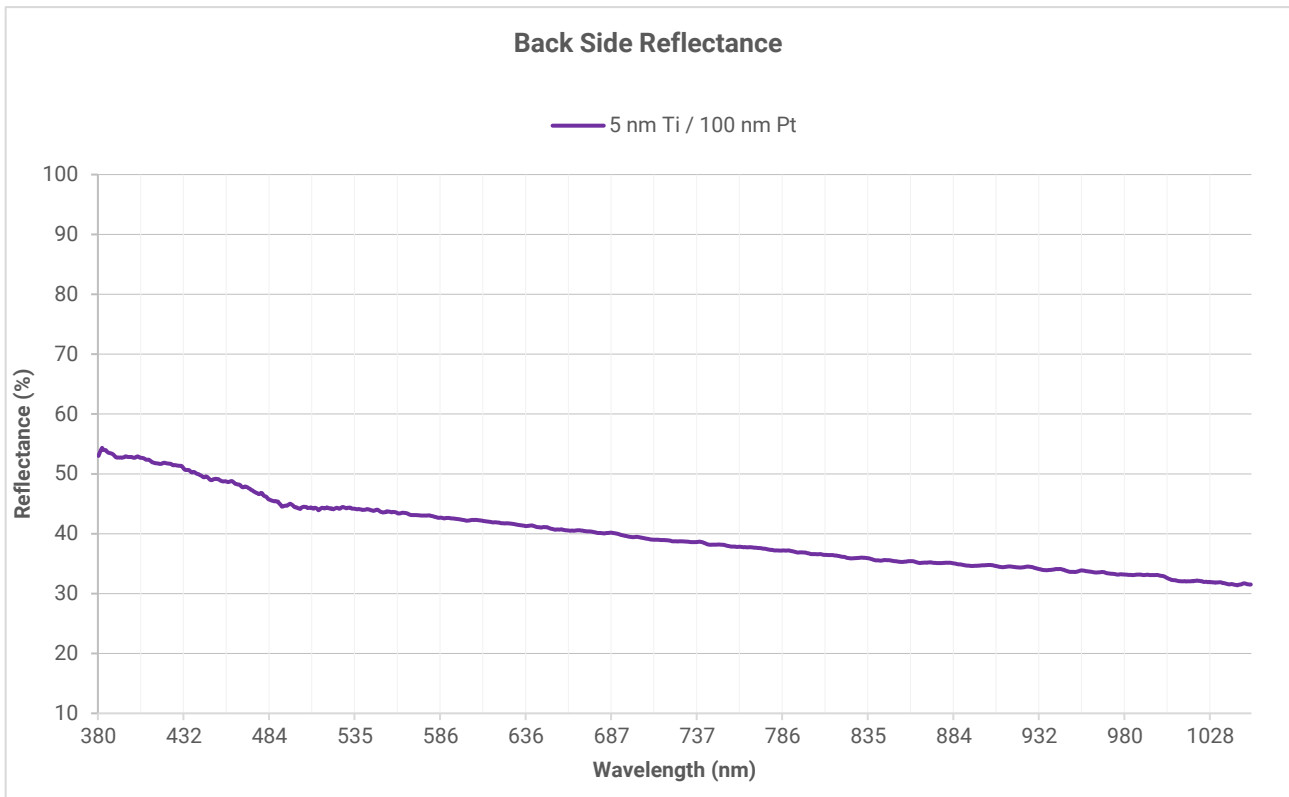

Reflectance on Coated Borosilicate Glass | Normal AOI

Transmittance on Coated Borosilicate Glass | Normal AOI

Absorptance on Coated Borosilicate Glass | Normal AOI