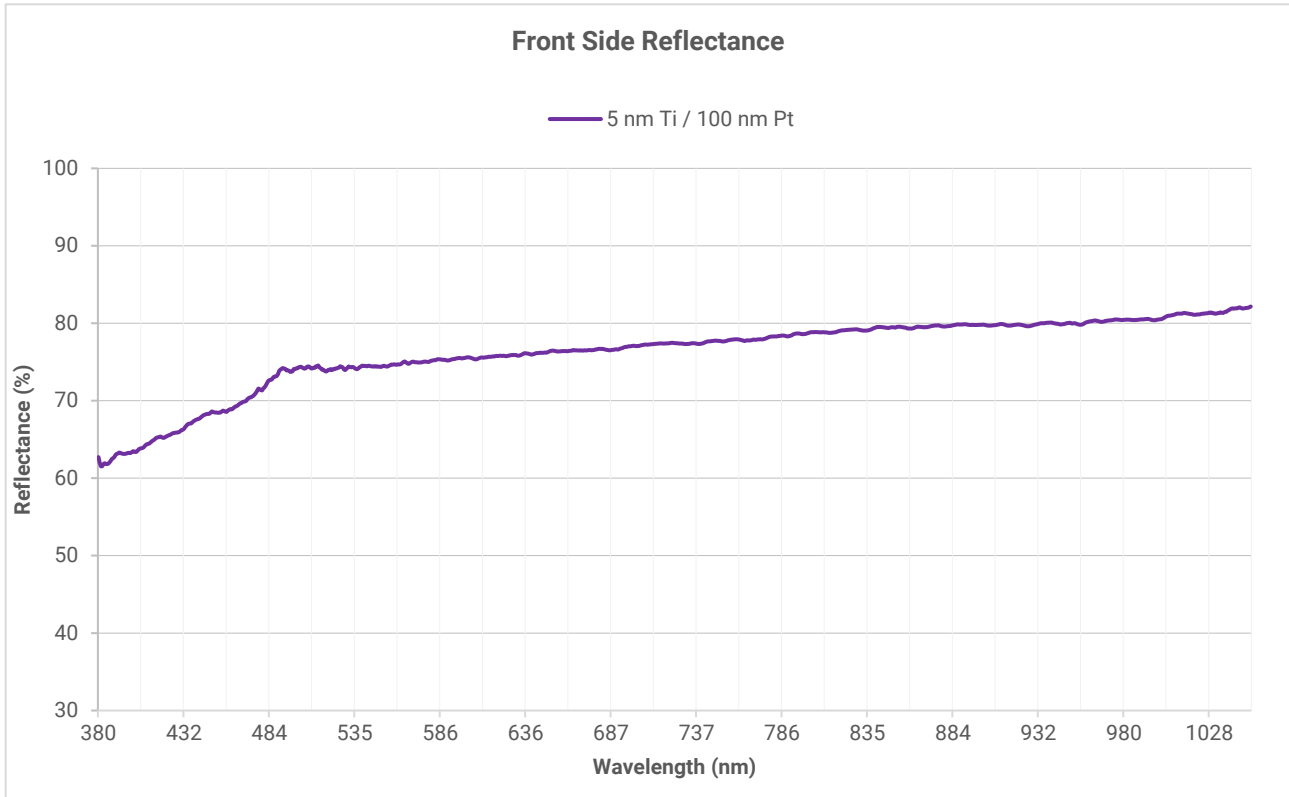

Reflectance on Coated Borosilicate Glass | Normal AOI

Transmittance on Coated Borosilicate Glass | Normal AOI

Absorptance on Coated Borosilicate Glass | Normal AOI