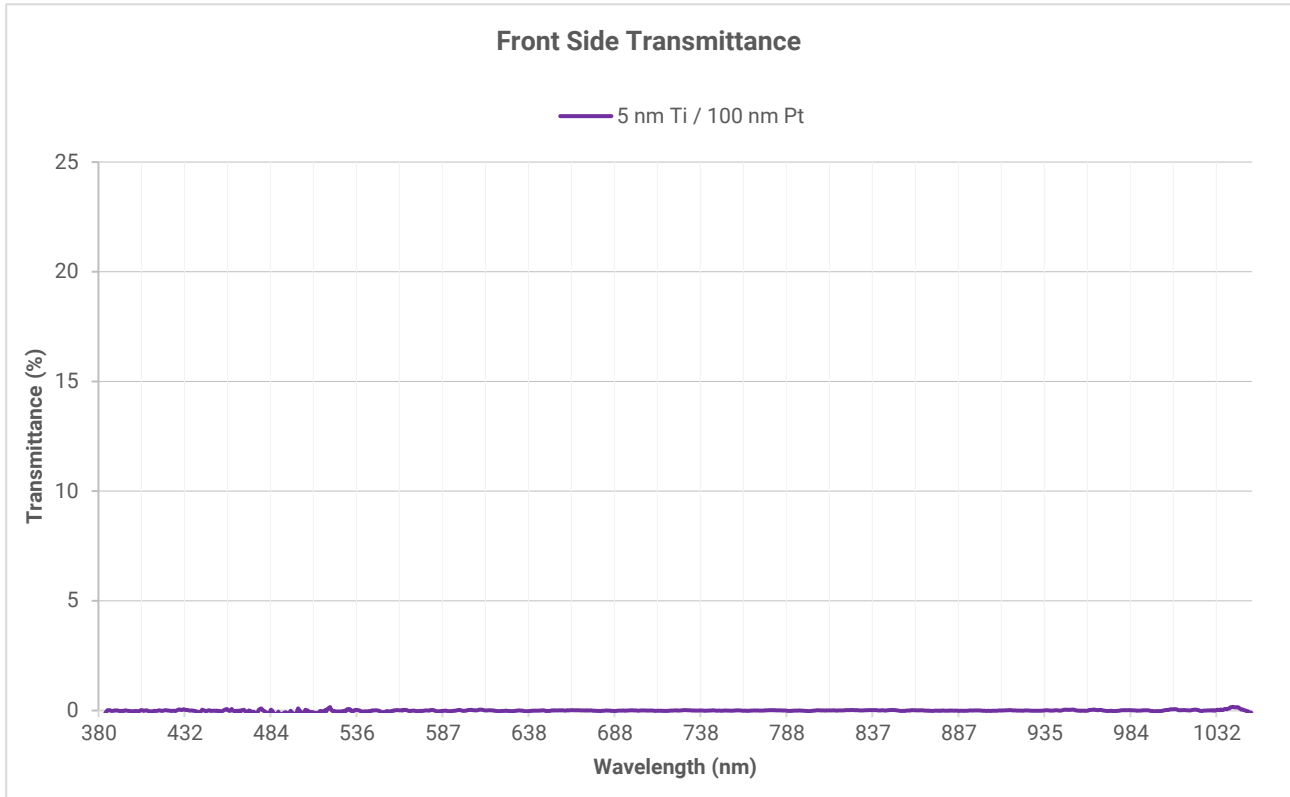

Reflectance on Coated Borosilicate Glass | Normal AOI

Transmittance on Coated Borosilicate Glass | Normal AOI

Absorptance on Coated Borosilicate Glass | Normal AOI