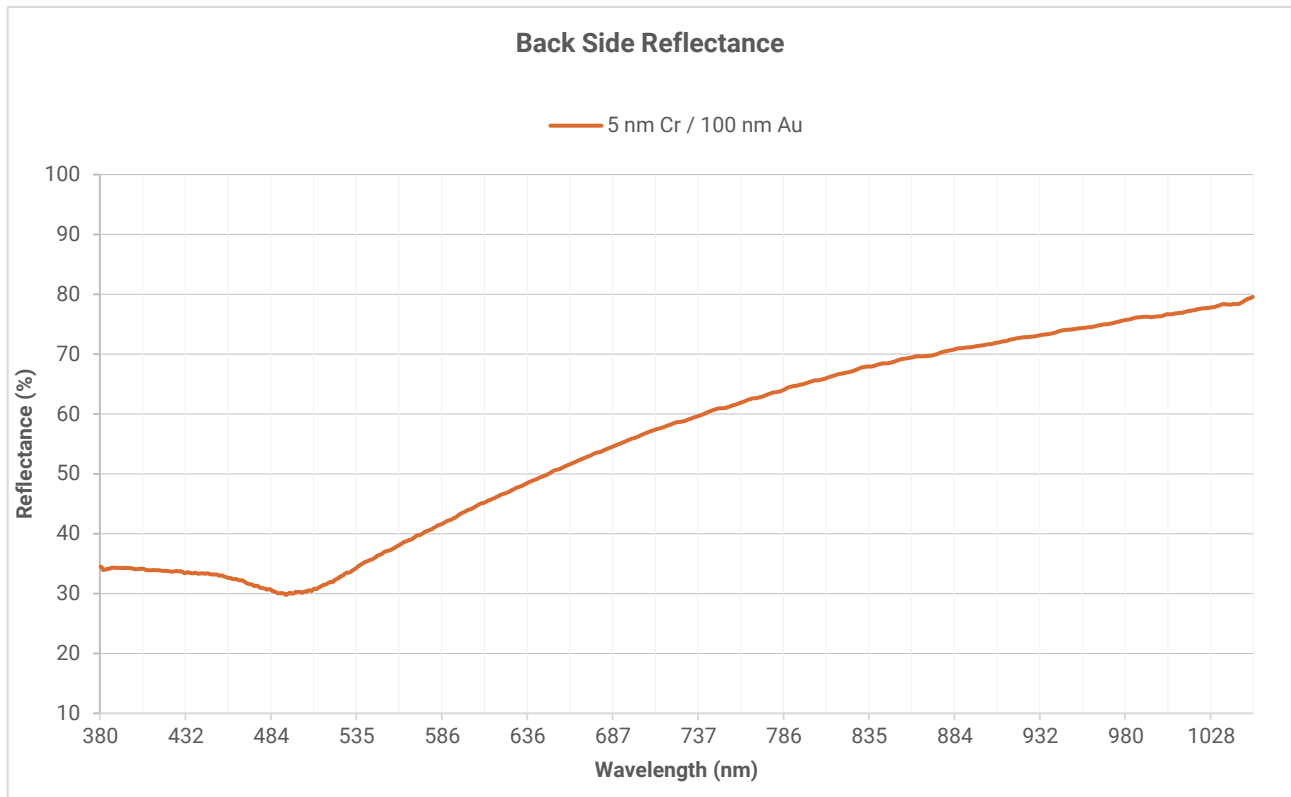

## Reflectance on Coated Borosilicate Glass | Normal AOI

## Transmittance on Coated Borosilicate Glass | Normal AOI