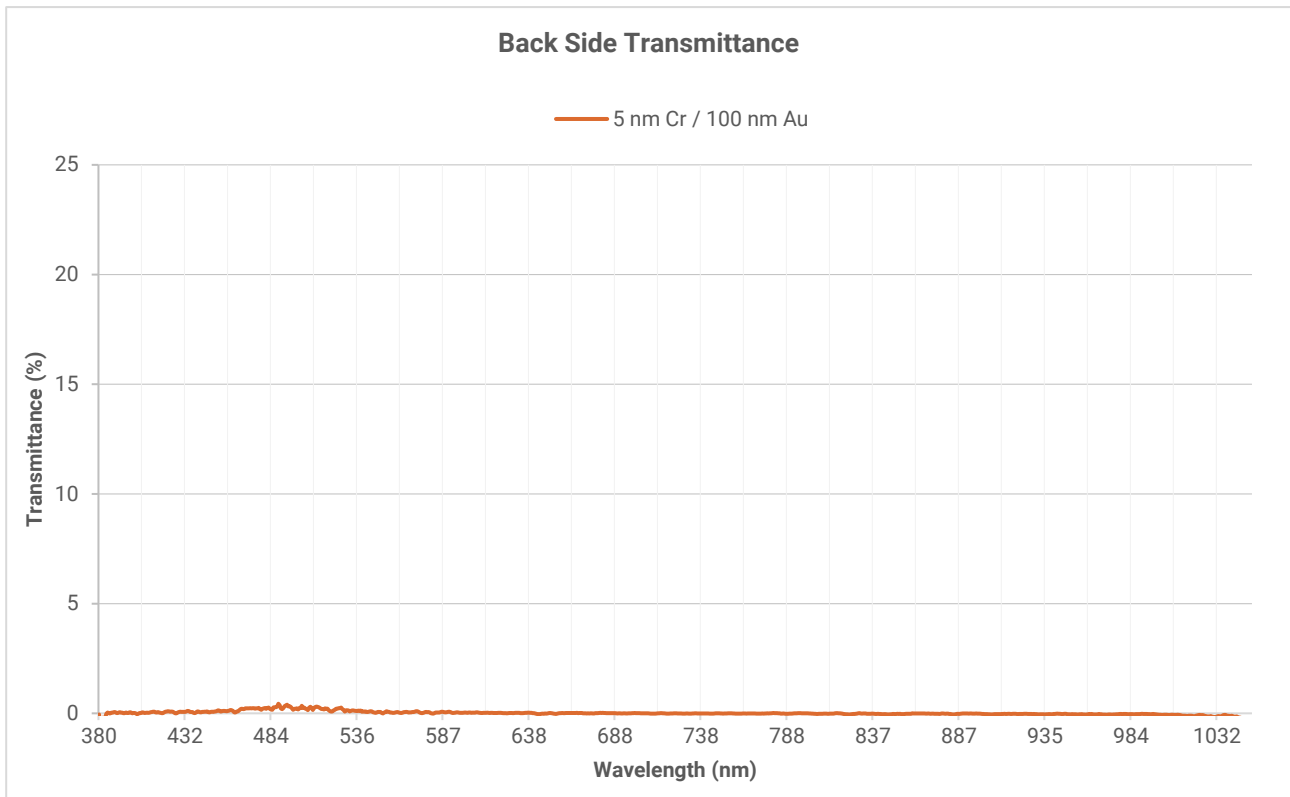

## Reflectance on Coated Borosilicate Glass | Normal AOI

## Transmittance on Coated Borosilicate Glass | Normal AOI